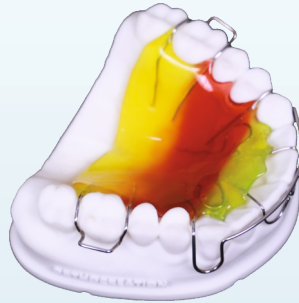

## CLASSIC REMOVABLE APPLIANCES

**Wrap Around Retainer**

**Hawley's with split Labial Bow**

**Removable Blue Grass**

**Pressure Molded Retainer**

**Essix Retainer with Tongue Crib**

**Essix Retainer Tooth Coloured**